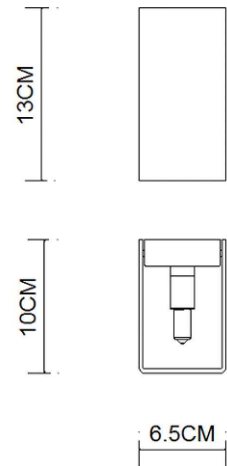

Specification Sheet

Picture:

Name: ----- Luster Square Wall Lamp

Code: ----- 1447

Finish: ----- Black+Silver/
White+Gold

Main Material: --- Aluminium

Shade Material: -- Aluminium

Product size:

Lamp Source: G9

Wattage:  1x33W

Input Voltage: 220~240 V

Lumen: 480 lm

Switch: Na

Energy Efficiency Class: C

Plug: Na

Specification:

Inner Box:

Gross Weight: 7.3KGS

115*80*150(mm) 1pc

Net Weight: 6KGS

Outer Carton:

260*250*330(mm) 12pcs

Cable Length / Terminal Block:

Installation Instruction:

size:90x59xH:20