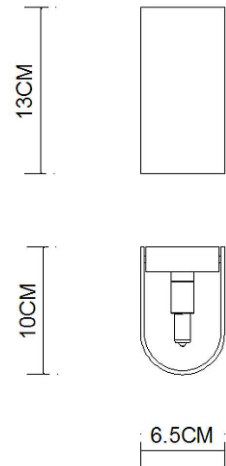

Specification Sheet

Picture:

Product size:

Name: ----- Luster Round Wall Lamp
Code: ----- 1448
Finish: ----- Black+Silver/
White+Gold
Main Material: --- Aluminium
Shade Material: -- Aluminium

Lamp Source: G9

Wattage:  1x33W

Input Voltage: 220~240 V

Lumen: 480 lm

Switch: Na

Energy Efficiency Class: C

Plug: Na

Specification:

IP20

Inner Box:

Gross Weight: 5.6KGS

115*80*150(mm) 1pc

Net Weight: 4.8KGS

Outer Carton:

260*250*330(mm) 12pcs

Cable Length / Terminal Block:

Installation Instruction:

size:90x59xH:20