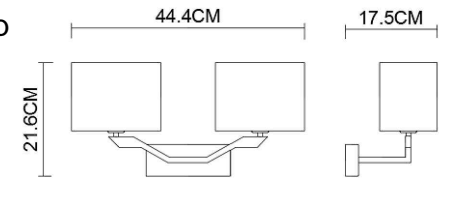

Specification Sheet

Picture:

Product size:

Name: ----- Origin Twin Wall Lamp
Code: ----- 1473
Finish: ----- Polished
Main Material: --- Stainless steel
Shade Material: -- Fabric+PVC

Lamp Source: E14

Wattage: 2x40W / 2x9W

Input Voltage: 220~240 V

Lumen: 680 lm

Switch: Na

Energy Efficiency Class:

Plug: Na

Specification:

Inner Box:

Gross Weight: 9.4 KGS

430*200*225(mm) 1pc

Net Weight: 4 KGS

Outer Carton:

620*445*480(mm) 6pcs

Cable Length / Terminal Block:

Installation Instruction:

size:160x60xH:25