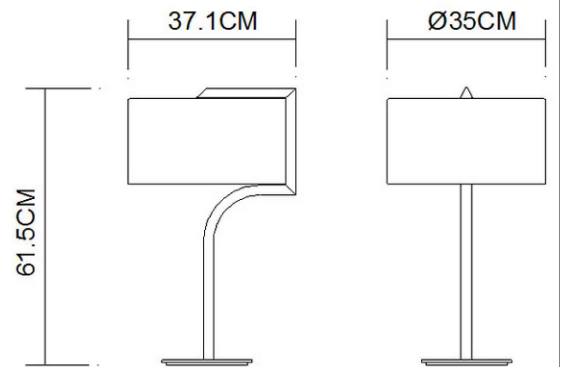

Specification Sheet

Picture:

Name: ----- Empire
Table Lamp
Code: ----- 4481
Finish: ----- Polished
Main Material: ---- Stainless steel
Shade Material: -- Fabric+PVC

Product size:

Lamp Source: E27

Wattage:  1x60W /  1x12W

Input Voltage: 220~240 V

Lumen: 540lm

Switch: In-line Switch

Energy Efficiency Class:

Plug: Eu

Specification:

Inner Box:

Gross Weight: 9KGS

410*390*650(mm) 1pc

Net Weight: 5KGS

Outer Carton:

800*425*675(mm) 2pcs

Installation Instruction: