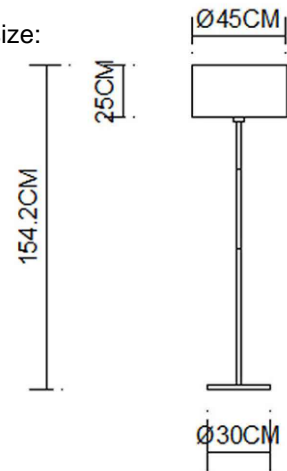

Specification Sheet

Picture:

Product size:

Name: ----- Tendency Floor Lamp
Code: ----- 5498
Finish: ----- Polished
Main Material: ---- Stainless steel
Shade Material: -- Fabric+PVC

Lamp Source: E27

Wattage:  1x60W /  1x12W

Input Voltage: 220~240 V

Lumen: 540 lm

Switch: Foot switch

Energy Efficiency Class:

Plug: EU

Specification:

Inner Box:

Gross Weight: 15.5KGS

795*495*380(mm) 1pc

Net Weight: 8KGS

Outer Carton:

815*515*780(mm) 2pcs

Installation Instruction: