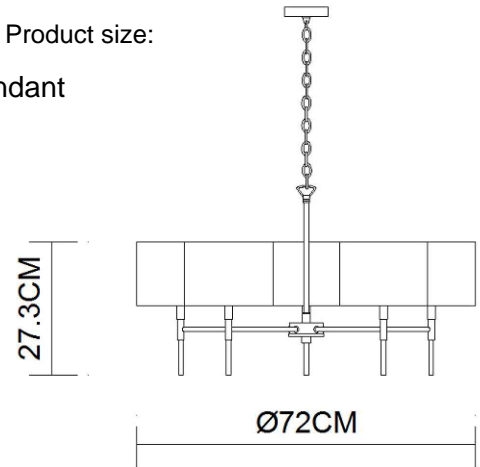

Specification Sheet

Picture:

Product size:

Name: ----- Tendency 5 Pendant
Code: ----- 3500
Finish: ----- Polished
Main Material: --- Stainless steel
+ Steel
Shade Material: -- Fabric+PVC

Lamp Source: E14

Wattage: 5x40W / 5x9W

Input Voltage: 220~240 V

Lumen: 1700 lm

Switch: Na

Energy Efficiency Class:

Plug: Na

Specification:

Inner Box:

Gross Weight: 12KGS

630*295*610(mm) 1pc

Net Weight: 4KGS

Outer Carton:

650*630*610(mm) 2pcs

Cable Length / Terminal Block:

Installation Instruction: