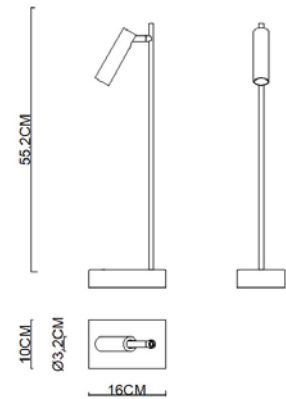

## Picture:

Name: ----- Dida Round  
Table Lamp  
Code: ----- 4813  
Finish: ----- Polished/Bronze  
Main Material: --- Stainless steel  
Shade Material: -- Acrylic

## Product size:

---

Lamp Source: LED

Wattage: 1x3W

Input Voltage: 220~240 V

Lumen: 150Lm

Switch: Micro Switch

Energy Efficiency Class: B

## Inner Box:

225\*165\*710(mm) 1pc

Gross Weight: KGS

Net Weight: KGS

## Outer Carton:

470\*350\*740(mm) 4pcs

---