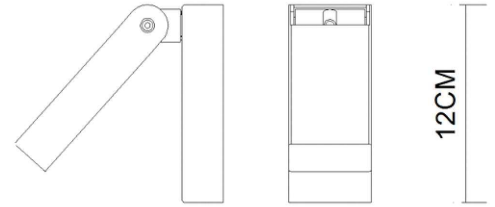

Specification Sheet

Picture:

Product size:

5CM

Name: ----- Kaka Wall Lamp

Code: ----- 1596

Finish: ----- Polished

Main Material: --- Stainless steel

Shade Material: -- Stainless steel

Lamp Source: LED

Wattage:  1x3W

Input Voltage: 220~240 V

Lumen: 260lm

Switch: Na

Energy Efficiency Class: A

Plug: Na

Specification:

IP20

Inner Box:

Gross Weight: KGS

110*100*170(mm) 1pc

Net Weight: KGS

Outer Carton:

240*220*370(mm) 8pcs

Cable Length / Terminal Block:

Installation Instruction:

size:120*50xH:26