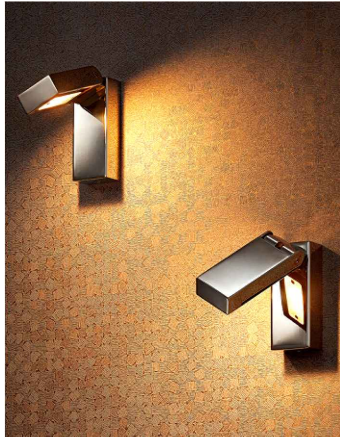

Specification Sheet

Picture:

Product size:

5CM

Name: ----- Kaka Wall Lamp

Code: ----- 1596

Finish: ----- Polished

Main Material: --- Stainless steel

Shade Material: -- Stainless steel

Lamp Source: LED

Wattage:  1x3W

Input Voltage: 220~240 V

Lumen: 260lm

Switch: Na

Energy Efficiency Class: A

Plug: Na