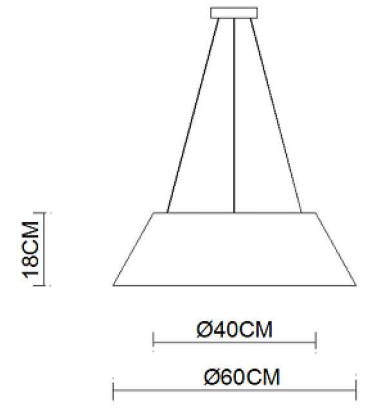

Specification Sheet

Picture:

Product size:

Name: ----- Optic2 Bar Pendant

Code: ----- 3601

Finish: ----- Polished

Main Material: --- Stainless steel

Shade Material: -- Fabric+PVC

Inner Box:

Gross Weight: KGS

660*660*295(mm) 1pc

Net Weight: KGS

Outer Carton:

680*680*620(mm) 2pcs

Cable Length / Terminal Block:

Installation Instruction:

size:Ø115xH:25