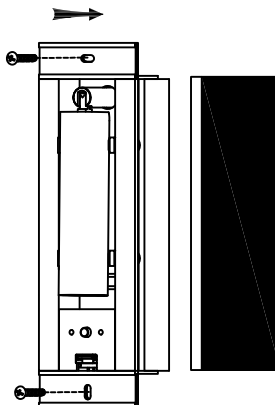

Specification Sheet

Picture:

Product size:

Name: ----- Dida Round
Recessed Wall
Lamp+Switch+USB
Code: ----- 1835
Finish: ----- -Stainless Steel Polished+
Polished Chrome
-Black
-Bronze+Antique Bass
Main Material: --- Stainless steel
+ Aluminium
Shade Material: -- Aluminium

Specification:

IP20

Inner Box:

Gross Weight: KGS

105*100*290(mm) 1pc

Net Weight: KGS

Outer Carton:

420*230*320(mm) 8pcs

Cable Length / Terminal Block:

Installation Instruction:

5.7CMx20CM Hole On The Wall

size:75x240xH:7