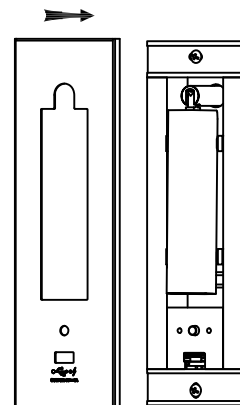

Specification Sheet

Picture:

Product size:

Name: ----- Dida Round
Recessed Wall
Lamp+Switch+USB
Code: ----- 1835
Finish: ----- -Stainless Steel Polished+
Polished Chrome
-Black
-Bronze+Antique Bass
Main Material: --- Stainless steel
+ Aluminium
Shade Material: -- Aluminium

Specification:

IP20

Inner Box:

Gross Weight: KGS

105*100*290(mm) 1pc

Net Weight: KGS

Outer Carton:

420*230*320(mm) 8pcs

Cable Length / Terminal Block:

Installation Instruction:

5.7CMx20CM Hole On The Wall

size:75x240xH:7