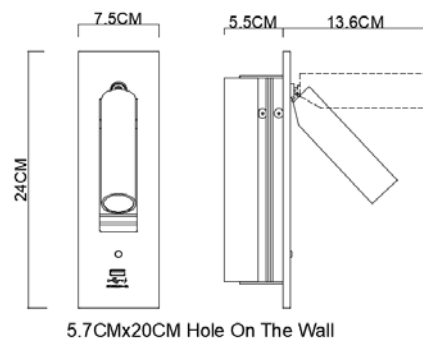

Specification Sheet

Picture:

Product size:

Name: ----- Dida Round
Recessed Wall
Lamp+Switch+USB
Code: ----- 1835
Finish: ----- -Stainless Steel Polished+
Polished Chrome
-Black
-Bronze+Antique Bass
Main Material: --- Stainless steel
+ Aluminium
Shade Material: -- Aluminium

Specification:

IP20

Inner Box:

Gross Weight: KGS

105*100*290(mm) 1pc

Net Weight: KGS

Outer Carton:

420*230*320(mm) 8pcs

Cable Length / Terminal Block:

Installation Instruction:

5.7CMx20CM Hole On The Wall

size:75x240xH:7