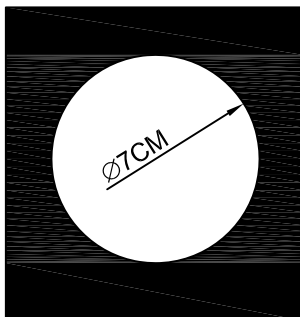

# Specification Sheet

Picture:

Name: ----- Babbie Big Recessed Round+Hose Wall Lamp

Code: ----- 1758

Finish: ----- Polished+Chrome

Main Material: --- Stainless steel

Shade Material: -- Aluminium

Product size:

IP20

Inner Box:

220x140x200(mm) 1pc

Gross Weight: KGS

Net Weight: KGS

Outer Carton:

730\*460\*430(mm) 20pcs

Open the hole in the fixing board  
size: Ø7CM