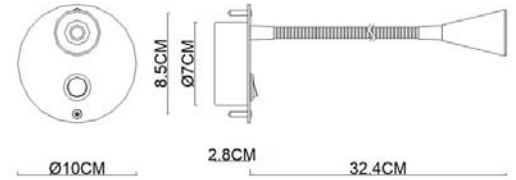

# Specification Sheet

Picture:

Name: ----- Babbie Big Recessed Round+Hose Wall Lamp

Code: ----- 1758

Finish: ----- Polished+Chrome

Main Material: --- Stainless steel

Shade Material: -- Aluminium

Product size:

Lamp Source: LED

Wattage: 1xMax1W

Input Voltage: 220~240 V

Lumen: 85 lm

Switch: Rocker

Energy Efficiency Class: Class 1

Plug: Na

Specification:

IP20

Inner Box:

220x140x200(mm) 1pc

Gross Weight: KGS

Net Weight: KGS

Outer Carton:

730\*460\*430(mm) 20pcs

Open the hole in the fixing board  
size: Ø7CM