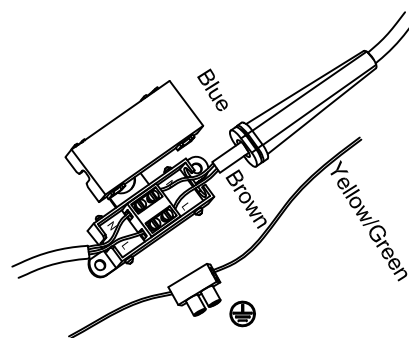

# Specification Sheet

Picture:

Name: ----- Babbie Big Recessed Round+Hose Wall Lamp

Code: ----- 1758

Finish: ----- Polished+Chrome

Main Material: --- Stainless steel

Shade Material: -- Aluminium

Product size:

IP20

Inner Box:

220x140x200(mm) 1pc

Gross Weight: KGS

Net Weight: KGS

Outer Carton:

730\*460\*430(mm) 20pcs

Open the hole in the fixing board  
size: Ø7CM

Cable Length / Terminal Block:

This product must be earthed

Installation Instruction: