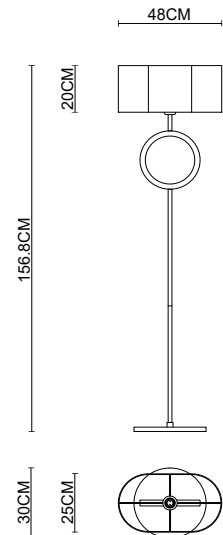

Specification Sheet

Picture:

Name: ----- Delta Floor Lamp

Code: ----- 5907

Finish: ----- Polished

Main Material: --- Stainless steel

Shade Material: -- Fabric+PVC

Product size:

Lamp Source: E27

Wattage: 1x60W / 1x12W

Input Voltage: 220~240 V

Lumen: 540 lm

Switch: Foot switch

Energy Efficiency Class:

Plug: EU

Specification:

IP20

Inner Box:

Gross Weight: KGS

750*335*240(mm) 1pc

Net Weight: KGS

Outer Carton:

765*690*510(mm) 4pcs

Installation Instruction: