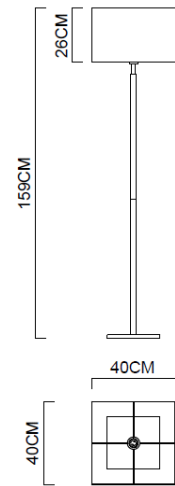

Specification Sheet

Picture:

Product size:

Name: ----- Spruce Floor Lamp
Code: ----- 5914
Finish: ----- Polished
Main Material: --- Stainless steel
Shade Material: -- Fabric+PVC

Lamp Source: E27

Wattage:  1x60W /  1x12W

Input Voltage: 220~240 V

Lumen: 540 lm

Switch: Foot switch

Energy Efficiency Class:

Plug: EU

Specification:

Inner Box:

Gross Weight: KGS

775*430*390(mm) 1pc

Net Weight: KGS

Outer Carton:

790*445*810(mm) 2pcs

Installation Instruction: