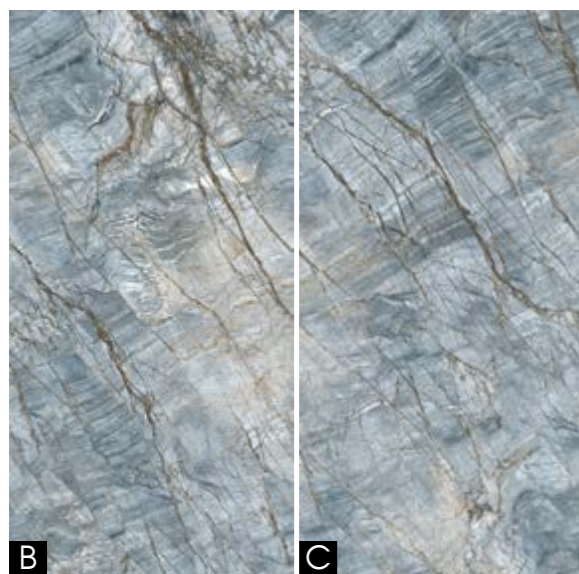

QD & MERQI

Wall Floor desk island wardrobr

PRODUCT NUMBER

• **180-360DBHP12110(BC)-Q**

1,800x3,600mm
72"X142"

Phases:2

FORMATOS /SIZES / FORMAT

1,800x3,600mm
72"X142"

12.5mm

Glazed-Polished