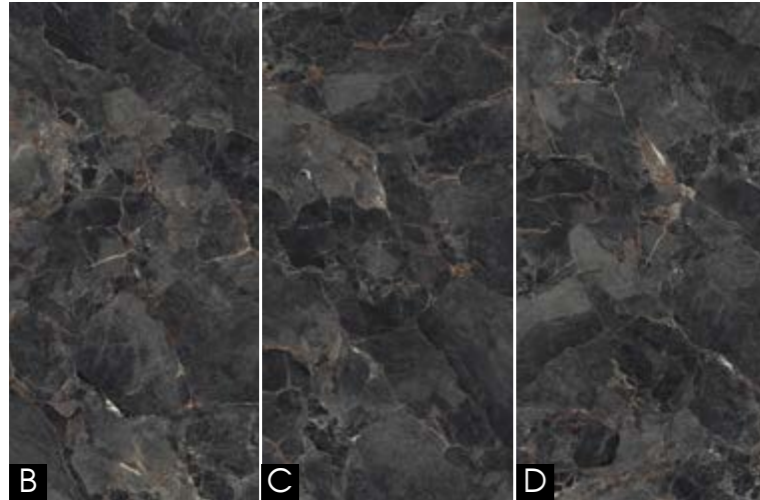

Phases:3

FORMATOS /SIZES / FORMAT

1,800x3,600mm
72"X142"

12.5 mm

Glazed-Polished

12.5 mm

wall
180-360DBHP12111(BCD)-Q 1,800x3,600mm 72"X142" Glazed-Polished

QD & MERQI