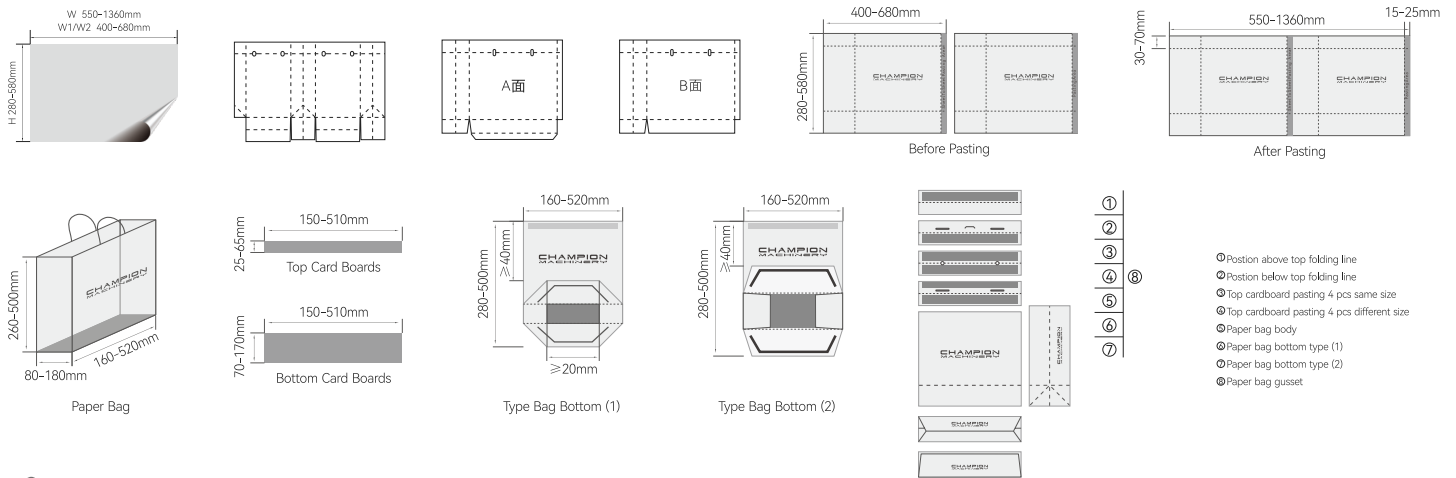

参数示意图 Sheet Paper Data

主要技术参数 TechnicalData

纸张尺寸 Sheet Paper Size

W进纸宽度范围	550-1360mm	Sheet Paper Width
H进纸长度范围	280-580mm	Sheet Paper Length

双拼纸尺寸 Two Sheet Paper Size

W1进纸宽度范围	400-680mm	Before pasting Sheet Paper Width 1
W2进纸宽度范围	400-680mm	Before pasting Sheet Paper Width 2
W进纸宽度范围	550-1360mm	After pasted W1+W2 sheet Paper Width
H进纸长度范围	280-580mm	Sheet Paper Length

纸筒尺寸 Paper Bag Tube Size

折袋口尺寸	30-70mm	Paper Bag Top Folder Depth
纸筒宽度	160-500mm	Paper Bag Tube Width
纸筒长度	260-550mm	Paper Bag Tube Length
风琴尺寸	80-180mm	Paper Bag Gusset
粘位尺寸	15-25mm	Sheet Paper Glue Side

适用纸张原材料和耗材 Suitable Paper Material & Glue & Handle

牛皮纸	120-350gsm	Kraft Paper
铜版纸/覆膜纸	157-250gsm	Coat Paper/ Laminated
白卡纸	157-300gsm	White Board Paper
灰板纸	157-300gsm	Grey Board Paper
胶水	标配热溶选配胶水水性冷胶 Hot melt glue option water base glue	Glue
手提绳	纸手腕圆/扁, 贴丝带, 打头手提绳子/丝带 其他 Flat paper handle, twisted paper handle, tipping with rope or ribbon handle, Ribbon handles with top cardboard pasting glue fix of luxury paper bag	Handle

底卡 Bottom Coadboards

自动 Auto

底卡宽度	70-170mm	Bottom Coadboards Width
底卡长度	150-510mm	Bottom Coadboards Length

头卡 Top Coadboards

头卡宽度	25-65mm	bottom Coadboards width
头卡长度	150-510mm	bottom Coadboards length

运行 Running

速度	0-60 pcs/min	Speed

安装要求 Installation

装机总功率	39KW	Total Power Supply
压缩空气	6bar	Compressed Air/ Capacity
储气罐能量	15m³/h	Air Tank Capacity